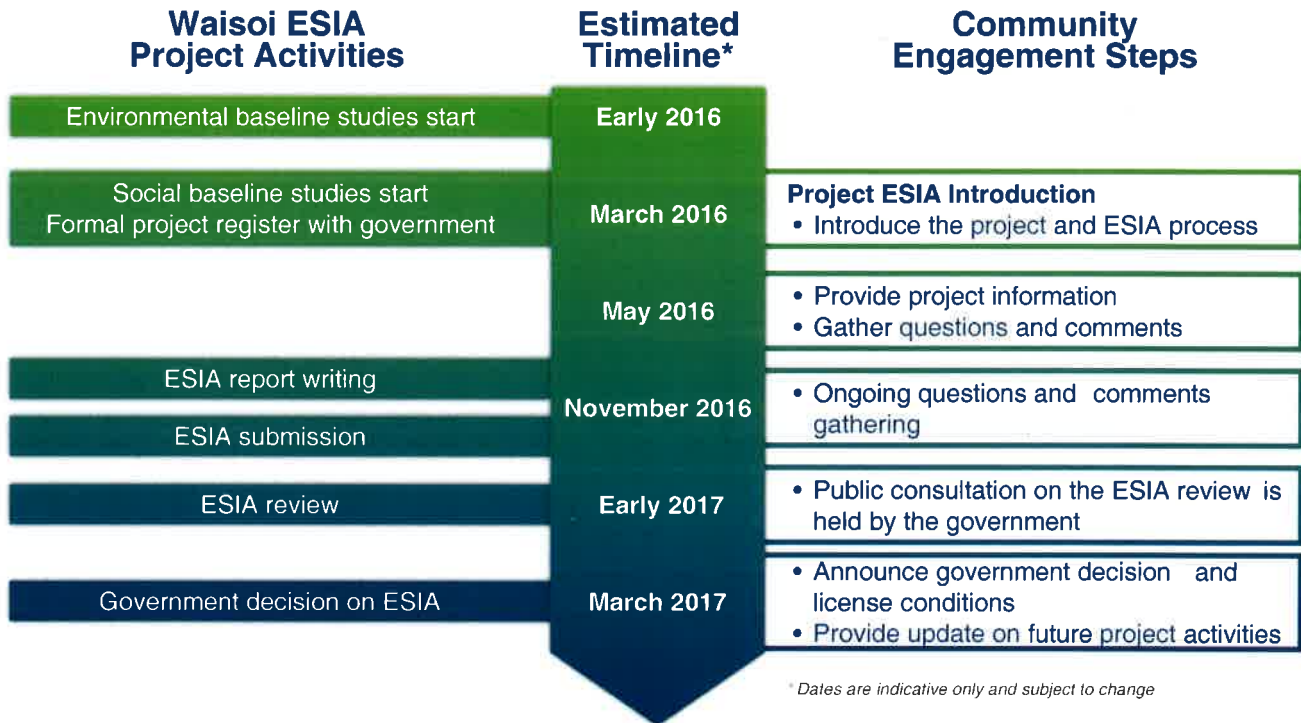

Community Engagement and the Environmental and Social Impact Assessment

The Environmental and Social Impact Assessment (ESIA) team will engage with communities to obtain their views about the Waisoi Project.